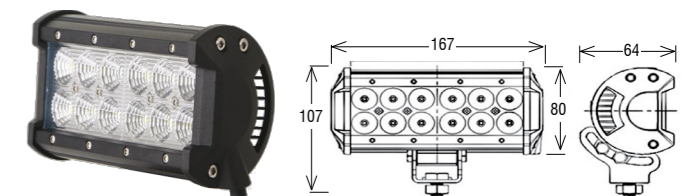

**LB0030**

LED 3W\* / 300W\* / 9-32V / spot/flood/combo  
/ 12V~11100Lm\*\* / 23300Lm\* / ECE R10

**LB0031**

LED 3W\* / 18W\* / 9-32V / spot/flood/combo  
/ 12V~956Lm\*\* / 1800Lm\* / ECE R10

**LB0032**

LED 3W\* / 36W\* / 9-32V / spot/flood/combo  
/ 12V~1912Lm\*\* / 3600Lm\* / ECE R10