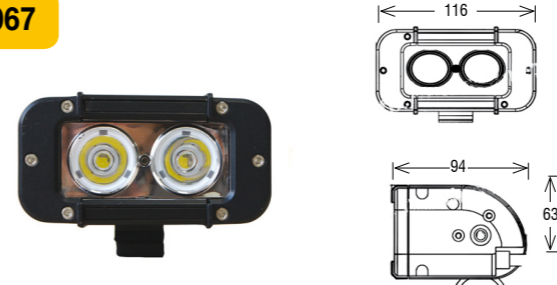

**LB0033**

LED 3W\* / 72W\* / 9-32V / spot/flood/combo  
/ 12V~3824Lm\*\* / 7200Lm\* / ECE R10

**LB0063**

10 LED / 100W\* / Combo / 12-24 V / 12V - 4470 Lm \*\* / ECE R10

**LB0067**

10W\* LED / 20W\* / 10-30V / flood/spot / 12V~620Lm\*\* / 1400Lm\* / ECE R10