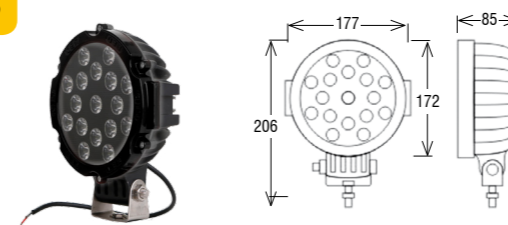

L0073

LED 5W\* / 45W\* / 9-32V / Spot/flood / 12V~1366Lm\*\* / 5400Lm\* / ECE R10

L0078

LED 10W\* / 10W\* / 9-32V / Spot/flood / 12V~360Lm\*\* / 800Lm\* / ECE R10

L0091-B

LED 3W\* / 51W\* / 12-24V / spot/flood / 12V~1663Lm\*\* / 3825Lm\* / ECE R10