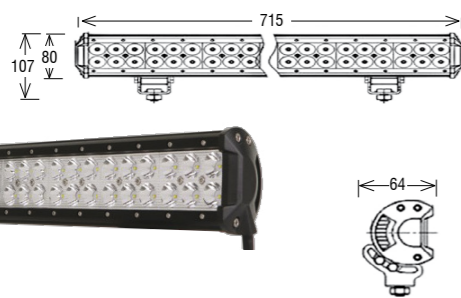

**LB0068**

10W\* LED / 40W\* / 10-30V / flood/spot / 12V~1300Lm\*\* / 2880Lm\* / ECE R10

**LB0072**

10W\* LED / 260W\* / 10-30V / flood/spot / 12V~8450Lm\*\* / 18720Lm\* / ECE R10

**LB0035**

LED 3W\* / 180W\* / 9-32V / spot/flood/combo  
/ 12V~9560Lm\*\* / 18000Lm\* / ECE R10