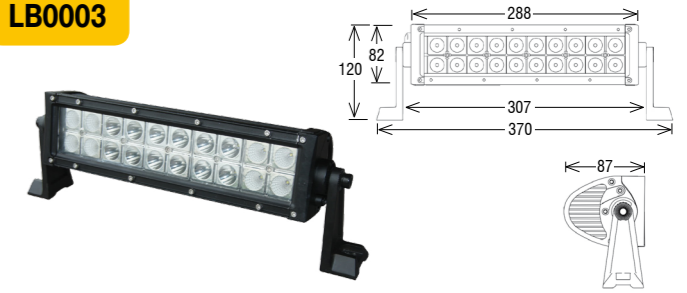

LB0001

LED 3W\* / 24W\* / 9-32V / Spot/flood / 12V~613Lm\*\* / 1680Lm\* / ECE R10

LB0002

LED 3W\* / 36W\* / 9-32V / spot/flood/combo / 12V~920Lm\*\* / 2640Lm\* / ECE R10

LB0003

LED 3W\* / 60W\* / 9-32V / Spot/Flood/Combo / 12V~1533Lm\*\* / 4200Lm\* / ECE R10