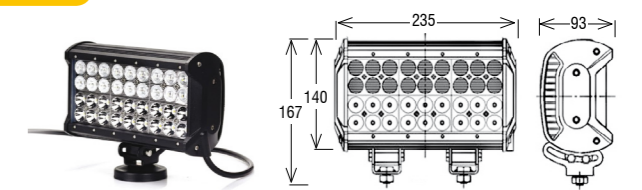

LED 3W* / 108W* / spot/flood/combo / 10-30V / 12V~5736Lm** / 7560Lm* / ECE R10