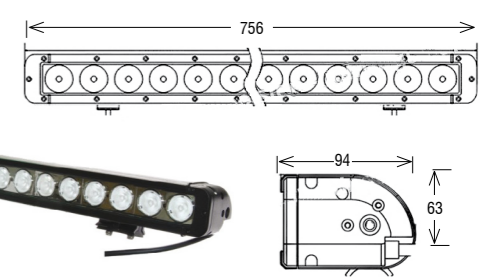

10W* LED / 180W* / 10-30V / flood/spot / 12V~5850Lm** / 12960Lm* / ECE R10

LB0034