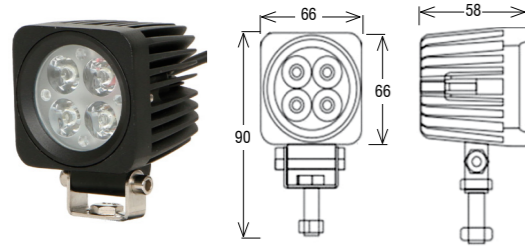

L0105

LED 3W* / 12W* / 12-24V / spot/flood / 12V~420Lm** / 900Lm* / ECE R10

L0106