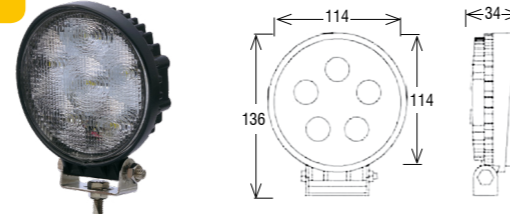

L0114

LED 5W\* / 25W\* / 9-60V / spot / 1800Lm\* / ECE R10

L2204

15W\* / 9-32V / spot/flood / 12V~460Lm\*\* / 950Lm\* / ECE R10

L2205

18W\* / 9-32V / spot/flood / 12V~384Lm\*\* / 1100Lm\* / ECE R10

L0061

LED 3W\* / 24W\* / 9-32V / Spot/flood / 12V~613Lm\*\* / 1680Lm\* / ECE R10