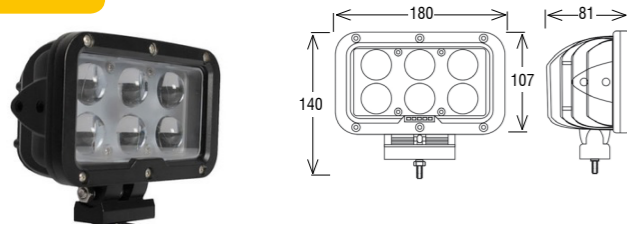

LED 10W* / 40W* / 10-30V / spot/flood / 12V~1650Lm** / 2800Lm* / ECE R10

L0107

LED 10W* / 60W* / 10-30V / spot/flood / 12V~2230Lm** / 4200Lm* / ECE R10

L0109