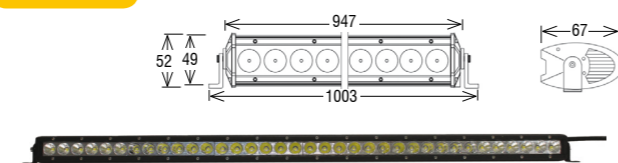

**LB0039**

LED 5W\* / 30W\* / 12-24V / spot/flood / 12~990Lm\*\* / 2200Lm\* / ECE R10

**LB0060**

120W\* / 12-24V / spot/flood/combo / 12V~3900Lm\*\* / 8800Lm\* / ECE R10

**LB0061**

180W\* / 12-24V / spot/flood/combo / 12V~5900Lm\*\* / 13200Lm\* / ECE R10