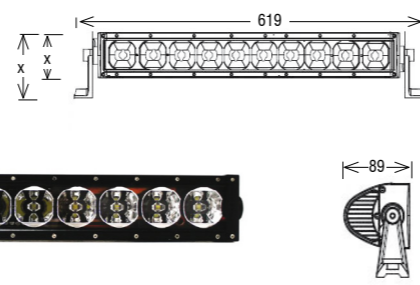

LB0033

LED 3W* / 72W* / 9-32V / spot/flood/combo
/ 12V~3824Lm** / 7200Lm* / ECE R10

LB0063

10 LED / 100W* / Combo / 12-24 V / 12V - 4470 Lm ** / ECE R10

LB0067

10W* LED / 20W* / 10-30V / flood/spot / 12V~620Lm** / 1400Lm* / ECE R10

LB0071

10W* LED / 180W* / 10-30V / flood/spot / 12V~5850Lm** / 12960Lm* / ECE R10

LB0034

LED 3W* / 126W* / 9-32V / spot/flood/combo
/ 12V~6692Lm** / 12600Lm* / ECE R10

LB0064

15 LED / 150 W* / Combo / 12-24 V / 12V - 6008 Lm ** / ECE R10

LB0068

10W* LED / 40W* / 10-30V / flood/spot / 12V~1300Lm** / 2880Lm* / ECE R10

LB0072

10W* LED / 260W* / 10-30V / flood/spot / 12V~8450Lm** / 18720Lm* / ECE R10

LB0035

LED 3W* / 180W* / 9-32V / spot/flood/combo
/ 12V~9560Lm** / 18000Lm* / ECE R10

LB0065

20 LED / 200 W* / Combo / 12-24 V / 12V - 7565 Lm** / ECE R10

LB0069

10W* LED / 80W* / 10-30V / flood/spot / 12V~2600Lm** / 5760Lm* / ECE R10

LB0042

LED 3W* / 36W* / spot/flood/combo / 10-30V / 12V~1912Lm** / 2500Lm* / ECE R10

LB0043

LED 3W* / 72W* / spot/flood/combo / 10-30V / 12V~3824Lm** / 5000Lm* / ECE R10

LB0036

LED 3W* / 288W* / 9-32V / spot/flood/combo
/ 12V~15296Lm** / 27500Lm* / ECE R10

LB0066

25 LED / 250 W* / Combo / 12-24V / 12V - 9121 Lm** / ECE R10

LB0070

10W* LED / 120W* / 10-30V / flood/spot / 12V~3900Lm** / 8640Lm* / ECE R10

LB0044

LED 3W* / 108W* / spot/flood/combo / 10-30V / 12V~5736Lm** / 7560Lm* / ECE R10