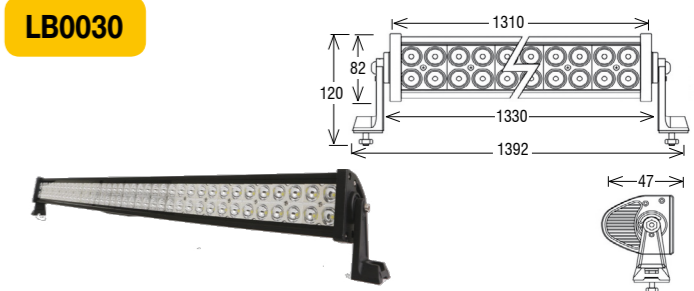

LED 3W* / 240W* / 9-32V / spot/flood/combo
/ 12V~8800Lm** / 18500Lm* / ECE R10

LB0030

LED 3W* / 300W* / 9-32V / spot/flood/combo
/ 12V~11100Lm** / 23300Lm* / ECE R10

LB0031