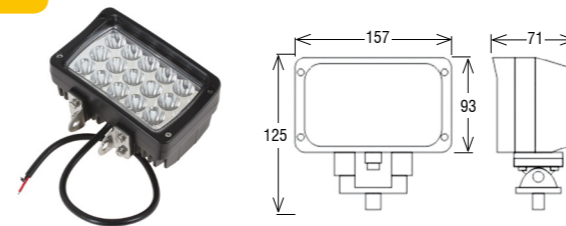

27W* / 9-32V / Spot/flood / 12V~1085Lm** / 2200Lm* / ECE R10

L0089

LED 3W* / 45W* / 12-24V / spot/flood / 12V~1720Lm** / 3375Lm* / ECE R10

L0099