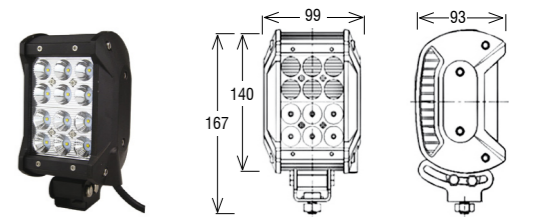

**LB0065**

20 LED / 200 W\* / Combo / 12-24 V / 12V - 7565 Lm\*\* / ECE R10

**LB0069**

10W\* LED / 80W\* / 10-30V / flood/spot / 12V~2600Lm\*\* / 5760Lm\* / ECE R10

**LB0042**

LED 3W\* / 36W\* / spot/flood/combo / 10-30V / 12V~1912Lm\*\* / 2500Lm\* / ECE R10