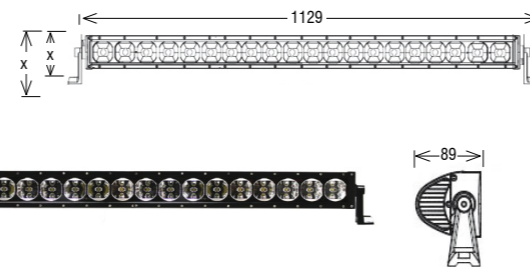

LED 3W* / 180W* / 9-32V / spot/flood/combo
/ 12V~9560Lm** / 18000Lm* / ECE R10

LB0065