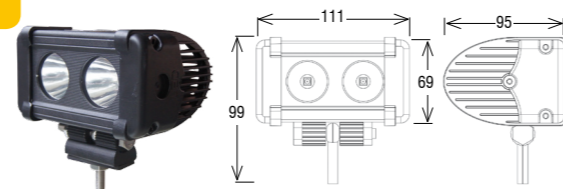

LED 10W* / 20W* / 9-32V / Spot/flood / 12V~820Lm** / 1800Lm* / ECE R10

LB0017