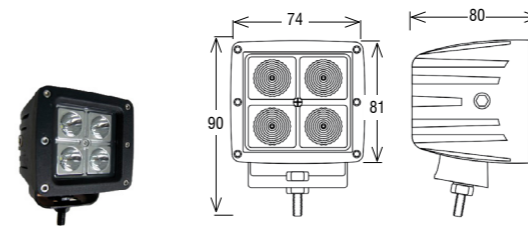

L0063

LED 4x 3W\* / magnetic base / adjustable / spot / CE EMC

L0075

LED 5W\* / 20W\* / 9-32V / Spot/flood / 12V~1239Lm\*\* / 2800Lm\* / ECE R10

L0082-1

LED 3W\* / 12W\* / 12-24V / spot/flood / 12V~392Lm\*\* / 1400Lm\* / ECE R10