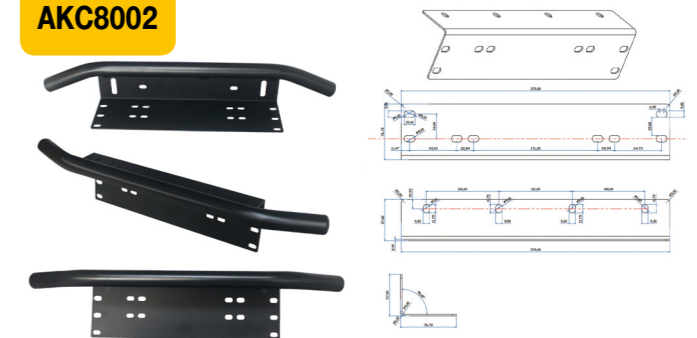

**LB0062**

Wire harness for work lamps / 12-24V / max 120W\* / 3m

**AKC8001**

Mounting bracket flat

**AKC8000**

X Bracket for work lamps 100x100x135mm, ø50-ø70

**AKC8002**

Mounting for LED work lamps