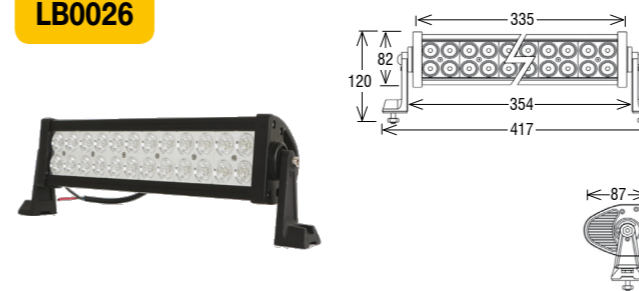

**LB0019**

LED 10W\* / 120W\* / 9-32V / combo / 12V~4920Lm\*\* / 10000Lm\* / ECE R10

**LB0025**

LED 3W\* / 36W\* / 9-32V / spot/flood/combo  
/ 12V~1333Lm\*\* / 2800Lm\* / ECE R10

**LB0026**

LED 3W\* / 72W\* / 9-32V / spot/flood/combo  
/ 12V~2660Lm\*\* / 5700Lm\* / ECE R10