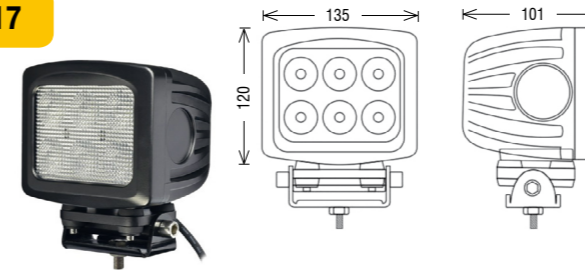

10W* LED / 10-30V / flood/spot / 12V~380Lm** / 720Lm* / ECE R10

L0117

10W* LED / 60W* / 10-30V / flood / 12V~2660Lm** / 3500Lm* / ECE R10

L0119