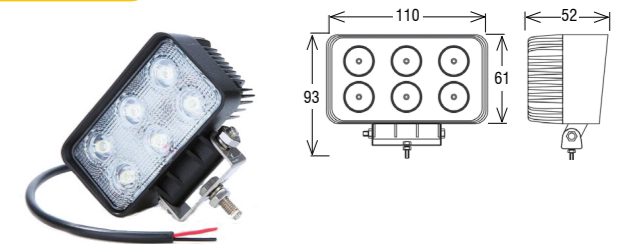

LED 3W* / 18W* / 12-24V / spot/flood / 12V~705Lm** / 1200Lm* / ECE R10

L0072