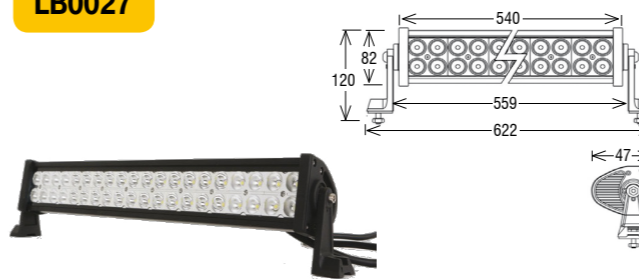

LED 3W* / 72W* / 9-32V / spot/flood/combo
/ 12V~2660Lm** / 5700Lm* / ECE R10

LB0027

LED 3W* / 120W* / 9-32V / spot/flood/combo
/ 12V~4400Lm** / 8600Lm* / ECE R10

LB0028