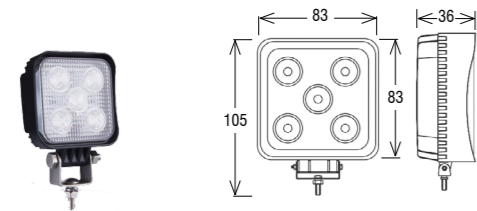

LED 3W* / 15W* / 12-24V / spot/flood / 12V~470Lm** / 975Lm* / ECE R10

L0076