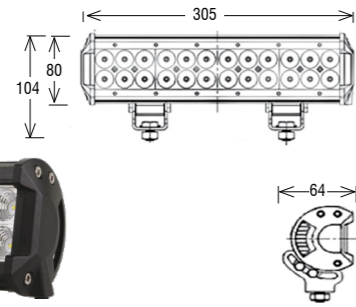

LB0033

LED 3W* / 72W* / 9-32V / spot/flood/combo
/ 12V~3824Lm** / 7200Lm* / ECE R10

LB0063