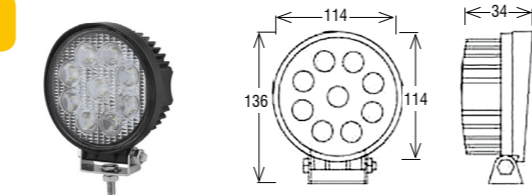

L0097

LED 3W\* / 18W\* / 12-24V / spot/flood / 12V~ 610Lm\*\* / 1350Lm\* / ECE R10

L0068

LED 3W\* / 15W\* / 12-24V / spot/flood / 12V~470Lm\*\* / 975Lm\* / ECE R10

L0076

27W\* / 9-32V / Spot/flood / 12V~1085Lm\*\* / 2200Lm\* / ECE R10