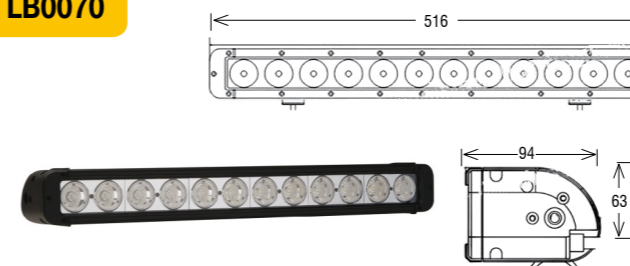

10W* LED / 120W* / 10-30V / flood/spot / 12V~3900Lm** / 8640Lm* / ECE R10

LB0044