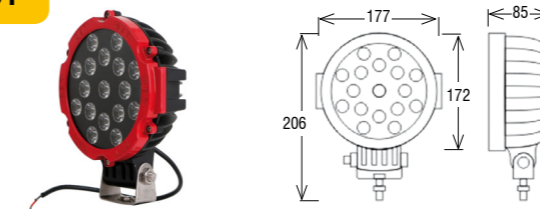

LED 3W* / 51W* / 12-24V / spot/flood / 12V~1663Lm** / 3825Lm* / ECE R10

L0102