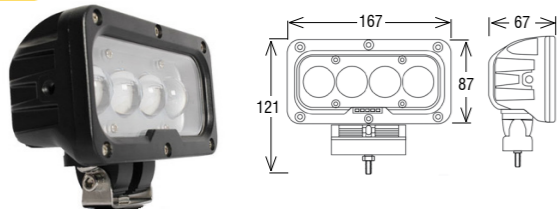

L0094

LED 3W\* / 9W\* / 12-24V / spot/flood / 12V~313Lm\*\* / 600Lm\* / ECE R10

L0105

LED 3W\* / 12W\* / 12-24V / spot/flood / 12V~420Lm\*\* / 900Lm\* / ECE R10

L0106

LED 10W\* / 40W\* / 10-30V / spot/flood / 12V~1650Lm\*\* / 2800Lm\* / ECE R10