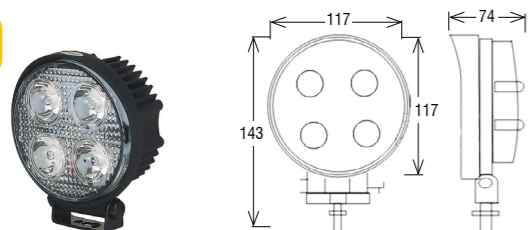

LED 5W* / 20W* / 9-32V / Spot/flood / 12V~1017Lm** / 2800Lm* / ECE R10

L0081