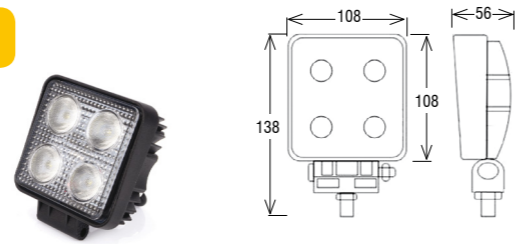

L0063

LED 4x 3W\* / magnetic base / adjustable / spot / CE EMC

L0075

LED 5W\* / 20W\* / 9-32V / Spot/flood / 12V~1239Lm\*\* / 2800Lm\* / ECE R10

L0082-1

LED 3W\* / 12W\* / 12-24V / spot/flood / 12V~392Lm\*\* / 1400Lm\* / ECE R10