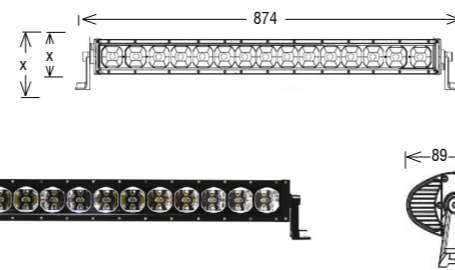

**LB0071**

10W\* LED / 180W\* / 10-30V / flood/spot / 12V~5850Lm\*\* / 12960Lm\* / ECE R10

**LB0034**

LED 3W\* / 126W\* / 9-32V / spot/flood/combo  
/ 12V~6692Lm\*\* / 12600Lm\* / ECE R10

**LB0064**

15 LED / 150 W\* / Combo / 12-24 V / 12V - 6008 Lm \*\* / ECE R10