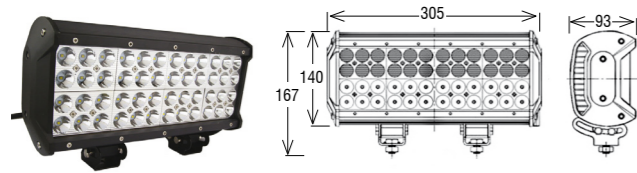

**LB0070**

10W\* LED / 120W\* / 10-30V / flood/spot / 12V~3900Lm\*\* / 8640Lm\* / ECE R10

**LB0044**

LED 3W\* / 108W\* / spot/flood/combo / 10-30V / 12V~5736Lm\*\* / 7560Lm\* / ECE R10

**LB0045**

LED 3W\* / 144W\* / spot/flood/combo / 10-30V / 12V~7695Lm\*\*  
/ 10000Lm\* / ECE R10