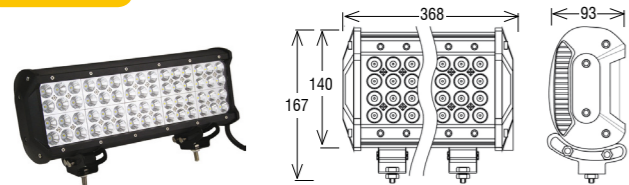

LB0045

LED 3W* / 144W* / spot/flood/combo / 10-30V / 12V~7695Lm**
/ 10000Lm* / ECE R10

LB0058

60W* / 12-24V / spot/flood/combo / 12V~1900Lm** / 4400Lm* / ECE R10

LB0046

LED 3W* / 180W* / spot/flood/combo / 10-30V / 12V~10388Lm**
/ 12600Lm* / ECE R10

LB0059

90W* / 12-24V / spot/flood/combo / 12V~2900Lm** / 6600Lm* / ECE R10

LB0039

LED 5W* / 30W* / 12-24V / spot/flood / 12~990Lm** / 2200Lm* / ECE R10

LB0060

120W* / 12-24V / spot/flood/combo / 12V~3900Lm** / 8800Lm* / ECE R10

LB0061

180W* / 12-24V / spot/flood/combo / 12V~5900Lm** / 13200Lm* / ECE R10

LB0062

Wire harness for work lamps / 12-24V / max 120W* / 3m

AKC8001

Mounting bracket flat

AKC8000

X Bracket for work lamps 100x100x135mm, ø50-ø70

AKC8002

Mounting for LED work lamps

* Indicated luminous value is a rated one

** Flux measured with 12V connected in the laboratory +/- 25 %

Pictures visible in the catalogue are placed for the comparative purposes only.

The proper products may occur slightly different.

All lamps emit high intensity light that may lead to a serious eye injury – do not look directly on the light source.