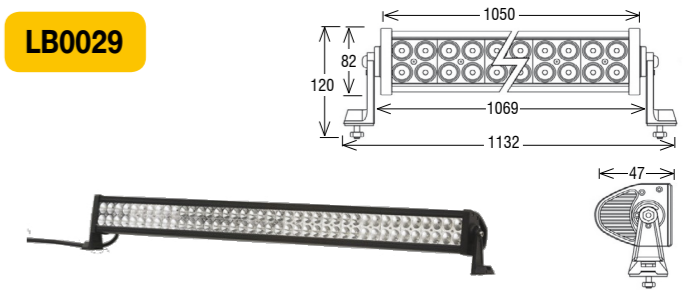

**LB0027**

LED 3W\* / 120W\* / 9-32V / spot/flood/combo  
/ 12V~4400Lm\*\* / 8600Lm\* / ECE R10

**LB0028**

LED 3W\* / 180W\* / 9-32V / spot/flood/combo  
/ 12V~6600Lm\*\* / 10000Lm\* / ECE R10

**LB0029**

LED 3W\* / 240W\* / 9-32V / spot/flood/combo  
/ 12V~8800Lm\*\* / 18500Lm\* / ECE R10