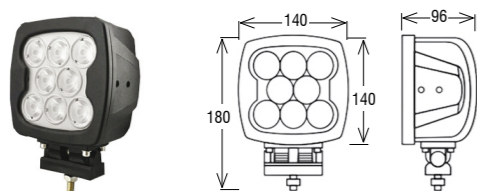

L0107

LED 10W\* / 60W\* / 10-30V / spot/flood / 12V~2230Lm\*\* / 4200Lm\* / ECE R10

L0109

LED 3W\* / 24W\* / 9-32V / spot/flood / 12V~664Lm\*\* / 1800Lm\* / ECE R10

L0113

LED 10W\* / 80W\* / 12-24V / spot/flood / 12V~2730Lm\*\* / 6000Lm\* / ECE R10