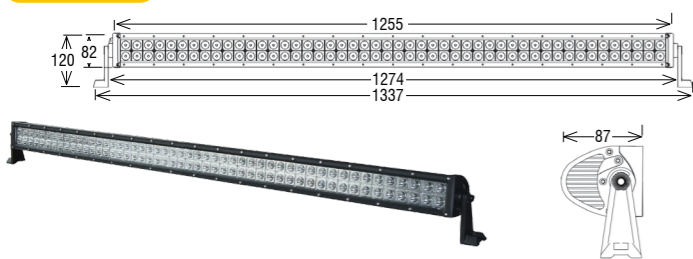

LED 3W* / 288W* / 9-32V / Spot/Flood/Combo
/ 12V~7360Lm** / 21120Lm* / ECE R10

LB0007v