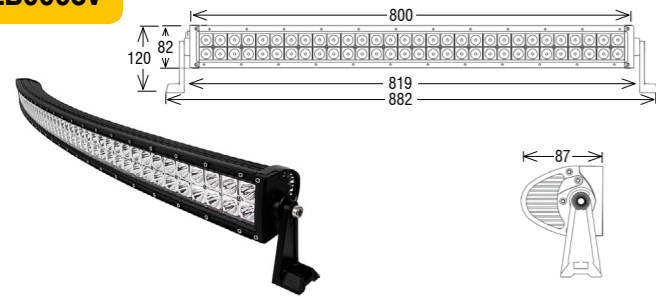

LB0005v

LED 3W* / 180W* / 10-30V / spot/flood/combo
/ 12V~4600Lm** / 13200Lm* / ECE R10

LB0006