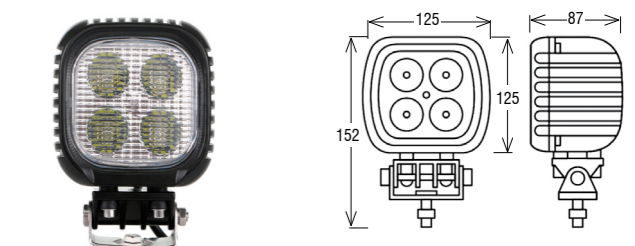

LED 10W* / 40W* / 12-24V / spot/flood / 12V~1710Lm** / 5400Lm* / ECE R10

L0074