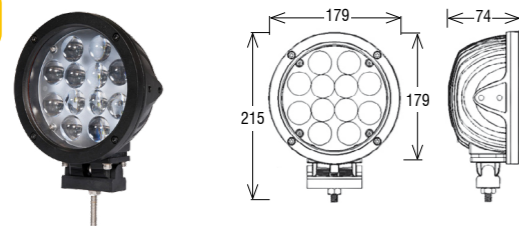

L0089

LED 3W\* / 45W\* / 12-24V / spot/flood / 12V~1720Lm\*\* / 3375Lm\* / ECE R10

L0099

LED 3W\* / 18W\* / 12-24V / spot/flood / 12V~705Lm\*\* / 1200Lm\* / ECE R10

L0072

LED 5W\* / 60W\* / 9-32V / Spot/flood / 12V~2050Lm\*\* / 5850Lm\* / ECE R10