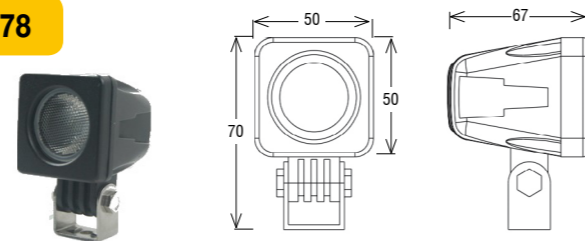

L0063

LED 4x 3W* / magnetic base / adjustable / spot / CE EMC

L0075

LED 5W* / 20W* / 9-32V / Spot/flood / 12V~1239Lm** / 2800Lm* / ECE R10

L0082-1

LED 3W* / 12W* / 12-24V / spot/flood / 12V~392Lm** / 1400Lm* / ECE R10

L0097

LED 3W* / 18W* / 12-24V / spot/flood / 12V~ 610Lm** / 1350Lm* / ECE R10

L0068

LED 3W* / 15W* / 12-24V / spot/flood / 12V~470Lm** / 975Lm* / ECE R10

L0076

27W* / 9-32V / Spot/flood / 12V~1085Lm** / 2200Lm* / ECE R10

L0089

LED 3W* / 45W* / 12-24V / spot/flood / 12V~1720Lm** / 3375Lm* / ECE R10

L0099

LED 3W* / 18W* / 12-24V / spot/flood / 12V~705Lm** / 1200Lm* / ECE R10

L0072

LED 5W* / 60W* / 9-32V / Spot/flood / 12V~2050Lm** / 5850Lm* / ECE R10

L0077

27W* / 9-32V / Spot/flood / 12V~1052Lm** / 2200Lm* / ECE R10

L0091

LED 3W* / 51W* / 12-24V / spot/flood / 12V~1663Lm** / 3825Lm* / ECE R10

L0102

LED 3W* / 39W* / 12-24V / spot/flood / 12V~1725Lm** / 2500Lm* / ECE R10

L0073

LED 5W* / 45W* / 9-32V / Spot/flood / 12V~1366Lm** / 5400Lm* / ECE R10

L0078

LED 10W* / 10W* / 9-32V / Spot/flood / 12V~360Lm** / 800Lm* / ECE R10

L0091-B

LED 3W* / 51W* / 12-24V / spot/flood / 12V~1663Lm** / 3825Lm* / ECE R10

L0103

LED 10W* / 40W* / 12-24V / spot/flood / 12V~1710Lm** / 5400Lm* / ECE R10

L0074

LED 5W* / 20W* / 9-32V / Spot/flood / 12V~1017Lm** / 2800Lm* / ECE R10

L0081

LED 3W* / 48W* / 9-32V / Spot/flood / 12V~1802Lm** / 3071Lm* / ECE R10

L0094

LED 3W* / 9W* / 12-24V / spot/flood / 12V~313Lm** / 600Lm* / ECE R10