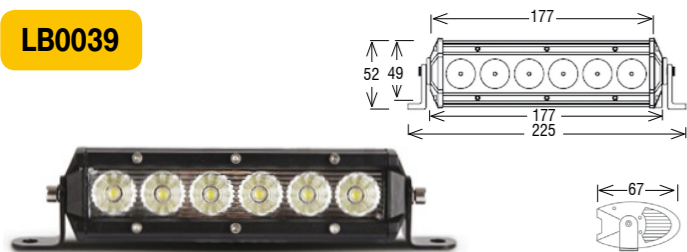

LB0045

LED 3W* / 144W* / spot/flood/combo / 10-30V / 12V~7695Lm**
/ 10000Lm* / ECE R10

LB0058

60W* / 12-24V / spot/flood/combo / 12V~1900Lm** / 4400Lm* / ECE R10

LB0046

LED 3W* / 180W* / spot/flood/combo / 10-30V / 12V~10388Lm**
/ 12600Lm* / ECE R10

LB0059

90W* / 12-24V / spot/flood/combo / 12V~2900Lm** / 6600Lm* / ECE R10

LB0039

LED 5W* / 30W* / 12-24V / spot/flood / 12~990Lm** / 2200Lm* / ECE R10

LB0060

120W* / 12-24V / spot/flood/combo / 12V~3900Lm** / 8800Lm* / ECE R10

LB0061

180W* / 12-24V / spot/flood/combo / 12V~5900Lm** / 13200Lm* / ECE R10

LB0062

Wire harness for work lamps / 12-24V / max 120W* / 3m

AKC8001

Mounting bracket flat

AKC8000

X Bracket for work lamps 100x100x135mm, ø50-ø70

AKC8002

Mounting for LED work lamps

* Indicated luminous value is a rated one

** Flux measured with 12V connected in the laboratory +/- 25 %

Pictures visible in the catalogue are placed for the comparative purposes only.

The proper products may occur slightly different.

All lamps emit high intensity light that may lead to a serious eye injury – do not look directly on the light source.