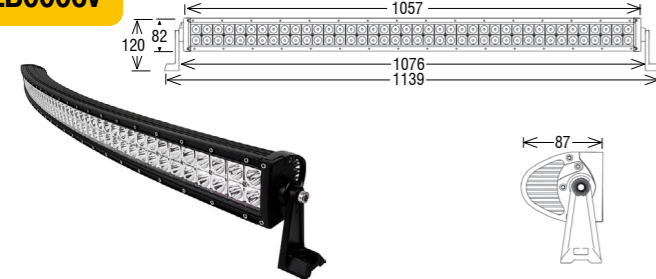

**LB0005v**

LED 3W\* / 180W\* / 10-30V / spot/flood/combo  
/ 12V~4600Lm\*\* / 13200Lm\* / ECE R10

**LB0006**

LED 3W\* / 240W\* / 9-32V / Spot/Flood/Combo  
/ 12V~6150Lm\*\* / 17600Lm\* / ECE R10

**LB0006v**