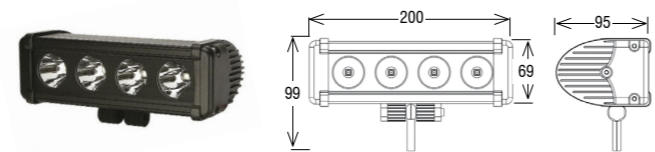

LB0005v

LED 3W* / 180W* / 10-30V / spot/flood/combo
/ 12V~4600Lm** / 13200Lm* / ECE R10

LB0006

LED 3W* / 240W* / 9-32V / Spot/Flood/Combo
/ 12V~6150Lm** / 17600Lm* / ECE R10

LB0006v

LED 3W* / 240W* / 10-30V / spot/flood/combo
/ 12V~6150Lm** / 17600Lm* / ECE R10

LB0007

LED 3W* / 288W* / 9-32V / Spot/Flood/Combo
/ 12V~7360Lm** / 21120Lm* / ECE R10

LB0007v

LED 3W* / 288W* / 10-30V / combo / 12V~7360Lm** / 21120Lm* / ECE R10

LB0016

LED 10W* / 20W* / 9-32V / Spot/flood / 12V~820Lm** / 1800Lm* / ECE R10

LB0017

LED 10W* / 40W* / 9-32V / Spot/flood / 12V~1640Lm** / 3400Lm* / ECE R10

LB0018

LED 10W* / 80W* / 9-32V / Spot/flood / 12V~3280Lm** / 6800Lm* / ECE R10

LB0019

LED 10W* / 120W* / 9-32V / combo / 12V~4920Lm** / 10000Lm* / ECE R10

LB0025

LED 3W* / 36W* / 9-32V / spot/flood/combo
/ 12V~1333Lm** / 2800Lm* / ECE R10

LB0026

LED 3W* / 72W* / 9-32V / spot/flood/combo
/ 12V~2660Lm** / 5700Lm* / ECE R10

LB0027

LED 3W* / 120W* / 9-32V / spot/flood/combo
/ 12V~4400Lm** / 8600Lm* / ECE R10

LB0028

LED 3W* / 180W* / 9-32V / spot/flood/combo
/ 12V~6600Lm** / 10000Lm* / ECE R10

LB0029

LED 3W* / 240W* / 9-32V / spot/flood/combo
/ 12V~8800Lm** / 18500Lm* / ECE R10

LB0030

LED 3W* / 300W* / 9-32V / spot/flood/combo
/ 12V~11100Lm** / 23300Lm* / ECE R10

LB0031

LED 3W* / 18W* / 9-32V / spot/flood/combo
/ 12V~956Lm** / 1800Lm* / ECE R10

LB0032

LED 3W* / 36W* / 9-32V / spot/flood/combo
/ 12V~1912Lm** / 3600Lm* / ECE R10