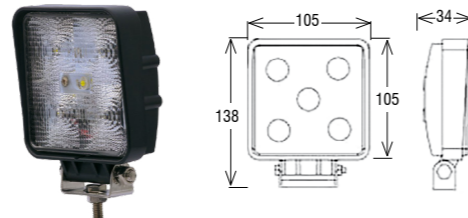

15W* / 9-32V / spot/flood / 12V~460Lm** / 950Lm* / ECE R10

L2205