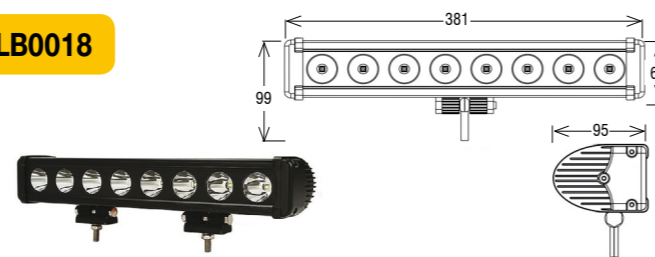

**LB0016**

LED 10W\* / 20W\* / 9-32V / Spot/flood / 12V~820Lm\*\* / 1800Lm\* / ECE R10

**LB0017**

LED 10W\* / 40W\* / 9-32V / Spot/flood / 12V~1640Lm\*\* / 3400Lm\* / ECE R10

**LB0018**

LED 10W\* / 80W\* / 9-32V / Spot/flood / 12V~3280Lm\*\* / 6800Lm\* / ECE R10