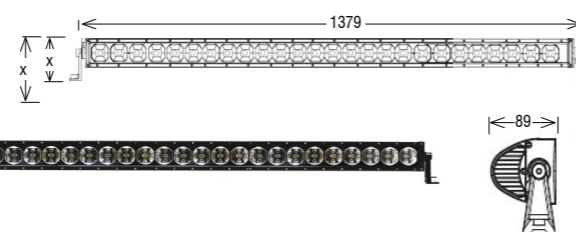

**LB0043**

LED 3W\* / 72W\* / spot/flood/combo / 10-30V / 12V~3824Lm\*\* / 5000Lm\* / ECE R10

**LB0036**

LED 3W\* / 288W\* / 9-32V / spot/flood/combo  
/ 12V~15296Lm\*\* / 27500Lm\* / ECE R10

**LB0066**

25 LED / 250 W\* / Combo / 12-24V / 12V - 9121 Lm\*\* / ECE R10