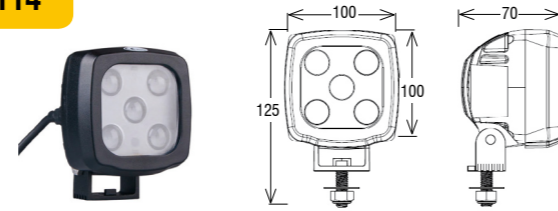

LED 10W* / 80W* / 12-24V / spot/flood / 12V~2730Lm** / 6000Lm* / ECE R10

L0114

LED 5W* / 25W* / 9-60V / spot / 1800Lm* / ECE R10

L2204