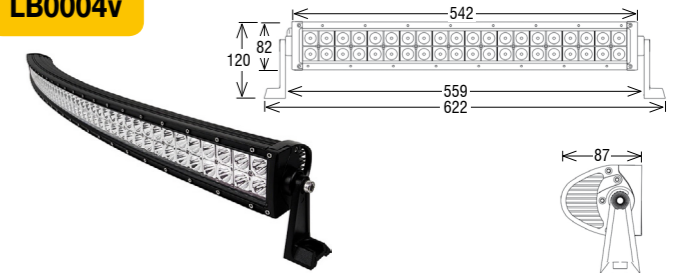

LED 3W* / 120W* / 9-32V / Spot/Flood/Combo / 12V~3070Lm** / 8800Lm* / ECE R10

LB0004v