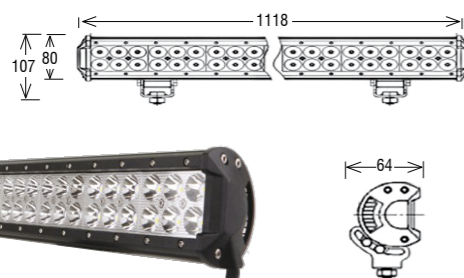

LED 3W* / 288W* / 9-32V / spot/flood/combo
/ 12V~15296Lm** / 27500Lm* / ECE R10

LB0066