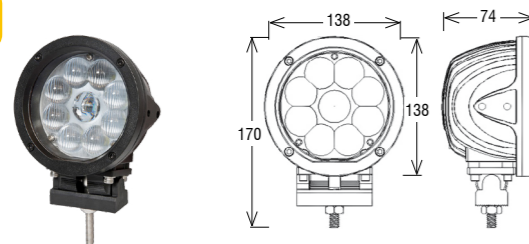

LED 5W* / 45W* / 9-32V / Spot/flood / 12V~1366Lm** / 5400Lm* / ECE R10

L0078