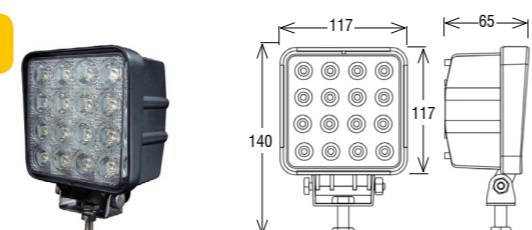

L0103

LED 10W\* / 40W\* / 12-24V / spot/flood / 12V~1710Lm\*\* / 5400Lm\* / ECE R10

L0074

LED 5W\* / 20W\* / 9-32V / Spot/flood / 12V~1017Lm\*\* / 2800Lm\* / ECE R10

L0081

LED 3W\* / 48W\* / 9-32V / Spot/flood / 12V~1802Lm\*\* / 3071Lm\* / ECE R10