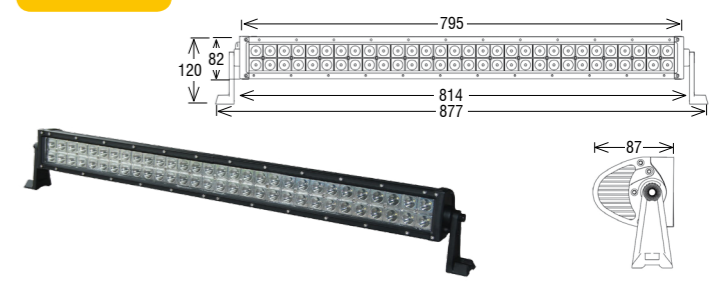

LB0004

LED 3W\* / 120W\* / 9-32V / Spot/Flood/Combo / 12V~3070Lm\*\* / 8800Lm\* / ECE R10

LB0004v

LED 3W\* / 120W\* / 10-30V / Spot/Flood/Combo / 12V~3070Lm\*\* / 8800Lm\* / ECE R10

LB0005

LED 3W\* / 180W\* / 9-32V / Spot/Flood/Combo / 12V~4600Lm\*\* / 13200Lm\* / ECE R10