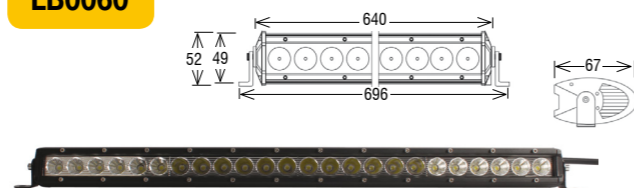

LED 5W* / 30W* / 12-24V / spot/flood / 12~990Lm** / 2200Lm* / ECE R10

LB0060