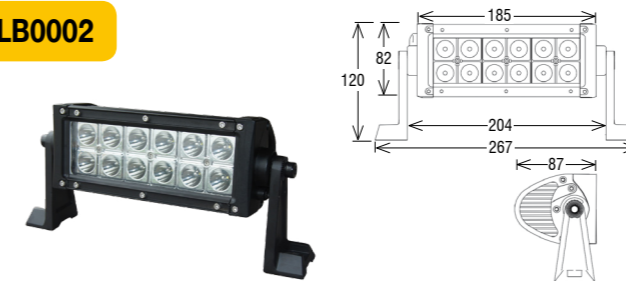

LED 3W* / 24W* / 9-32V / Spot/flood / 12V~613Lm** / 1680Lm* / ECE R10

LB0002

LED 3W* / 36W* / 9-32V / spot/flood/combo / 12V~920Lm** / 2640Lm* / ECE R10

LB0003