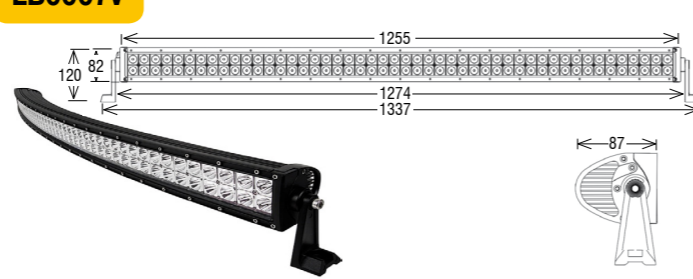

LED 3W* / 288W* / 10-30V / combo / 12V~7360Lm** / 21120Lm* / ECE R10

LB0016