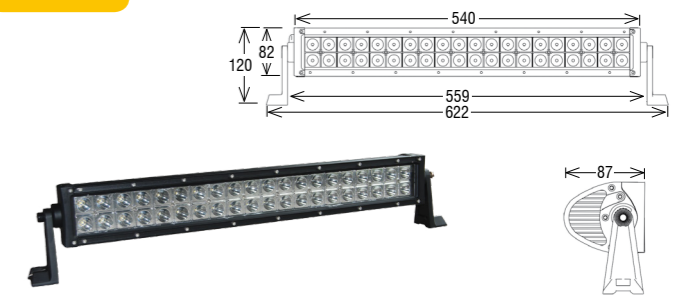

L0105

LED 3W* / 12W* / 12-24V / spot/flood / 12V~420Lm** / 900Lm* / ECE R10

L0106

LED 10W* / 40W* / 10-30V / spot/flood / 12V~1650Lm** / 2800Lm* / ECE R10

L0107

LED 10W* / 60W* / 10-30V / spot/flood / 12V~2230Lm** / 4200Lm* / ECE R10

L0109

LED 3W* / 24W* / 9-32V / spot/flood / 12V~664Lm** / 1800Lm* / ECE R10

L0113

LED 10W* / 80W* / 12-24V / spot/flood / 12V~2730Lm** / 6000Lm* / ECE R10

L0114

LED 5W* / 25W* / 9-60V / spot / 1800Lm* / ECE R10

L2204

15W* / 9-32V / spot/flood / 12V~460Lm** / 950Lm* / ECE R10

L2205

18W* / 9-32V / spot/flood / 12V~384Lm** / 1100Lm* / ECE R10

L0061

LED 3W* / 24W* / 9-32V / Spot/flood / 12V~613Lm** / 1680Lm* / ECE R10

L0112

10W* LED / 10-30V / flood/spot / 12V~380Lm** / 720Lm* / ECE R10

L0117

10W* LED / 60W* / 10-30V / flood / 12V~2660Lm** / 3500Lm* / ECE R10

L0119

10W* LED / 60W* / 10-30V / flood / 12V~2660Lm** / 3500Lm* / ECE R10

LB0001

LED 3W* / 24W* / 9-32V / Spot/flood / 12V~613Lm** / 1680Lm* / ECE R10

LB0002

LED 3W* / 36W* / 9-32V / spot/flood/combo / 12V~920Lm** / 2640Lm* / ECE R10

LB0003

LED 3W* / 60W* / 9-32V / Spot/Flood/Combo / 12V~1533Lm** / 4200Lm* / ECE R10

LB0004

LED 3W* / 120W* / 9-32V / Spot/Flood/Combo / 12V~3070Lm** / 8800Lm* / ECE R10

LB0004v

LED 3W* / 120W* / 10-30V / Spot/Flood/Combo / 12V~3070Lm** / 8800Lm* / ECE R10

LB0005

LED 3W* / 180W* / 9-32V / Spot/Flood/Combo / 12V~4600Lm** / 13200Lm* / ECE R10