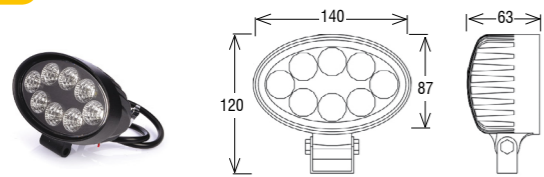

LED 3W* / 24W* / 9-32V / spot/flood / 12V~664Lm** / 1800Lm* / ECE R10

L0113