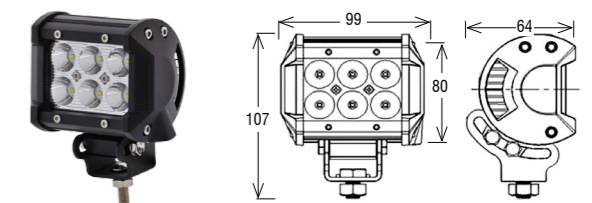

LB0005v

LED 3W* / 180W* / 10-30V / spot/flood/combo
/ 12V~4600Lm** / 13200Lm* / ECE R10

LB0006

LED 3W* / 240W* / 9-32V / Spot/Flood/Combo
/ 12V~6150Lm** / 17600Lm* / ECE R10

LB0006v

LED 3W* / 240W* / 10-30V / spot/flood/combo
/ 12V~6150Lm** / 17600Lm* / ECE R10

LB0007

LED 3W* / 288W* / 9-32V / Spot/Flood/Combo
/ 12V~7360Lm** / 21120Lm* / ECE R10

LB0007v

LED 3W* / 288W* / 10-30V / combo / 12V~7360Lm** / 21120Lm* / ECE R10

LB0016

LED 10W* / 20W* / 9-32V / Spot/flood / 12V~820Lm** / 1800Lm* / ECE R10

LB0017

LED 10W* / 40W* / 9-32V / Spot/flood / 12V~1640Lm** / 3400Lm* / ECE R10

LB0018

LED 10W* / 80W* / 9-32V / Spot/flood / 12V~3280Lm** / 6800Lm* / ECE R10

LB0019

LED 10W* / 120W* / 9-32V / combo / 12V~4920Lm** / 10000Lm* / ECE R10

LB0025

LED 3W* / 36W* / 9-32V / spot/flood/combo
/ 12V~1333Lm** / 2800Lm* / ECE R10

LB0026

LED 3W* / 72W* / 9-32V / spot/flood/combo
/ 12V~2660Lm** / 5700Lm* / ECE R10

LB0027

LED 3W* / 120W* / 9-32V / spot/flood/combo
/ 12V~4400Lm** / 8600Lm* / ECE R10

LB0028

LED 3W* / 180W* / 9-32V / spot/flood/combo
/ 12V~6600Lm** / 10000Lm* / ECE R10

LB0029

LED 3W* / 240W* / 9-32V / spot/flood/combo
/ 12V~8800Lm** / 18500Lm* / ECE R10

LB0030

LED 3W* / 300W* / 9-32V / spot/flood/combo
/ 12V~11100Lm** / 23300Lm* / ECE R10

LB0031

LED 3W* / 18W* / 9-32V / spot/flood/combo
/ 12V~956Lm** / 1800Lm* / ECE R10

LB0032

LED 3W* / 36W* / 9-32V / spot/flood/combo
/ 12V~1912Lm** / 3600Lm* / ECE R10