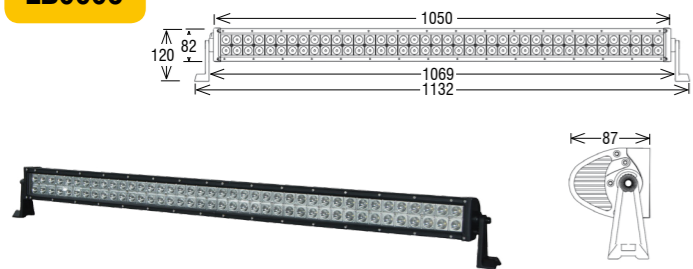

LB0005v

LED 3W* / 180W* / 10-30V / spot/flood/combo
/ 12V~4600Lm** / 13200Lm* / ECE R10

LB0006

LED 3W* / 240W* / 9-32V / Spot/Flood/Combo
/ 12V~6150Lm** / 17600Lm* / ECE R10

LB0006v

LED 3W* / 240W* / 10-30V / spot/flood/combo
/ 12V~6150Lm** / 17600Lm* / ECE R10

LB0007

LED 3W* / 288W* / 9-32V / Spot/Flood/Combo
/ 12V~7360Lm** / 21120Lm* / ECE R10

LB0007v

LED 3W* / 288W* / 10-30V / combo / 12V~7360Lm** / 21120Lm* / ECE R10

LB0016

LED 10W* / 20W* / 9-32V / Spot/flood / 12V~820Lm** / 1800Lm* / ECE R10

LB0017

LED 10W* / 40W* / 9-32V / Spot/flood / 12V~1640Lm** / 3400Lm* / ECE R10

LB0018

LED 10W* / 80W* / 9-32V / Spot/flood / 12V~3280Lm** / 6800Lm* / ECE R10

LB0019

LED 10W* / 120W* / 9-32V / combo / 12V~4920Lm** / 10000Lm* / ECE R10

LB0025

LED 3W* / 36W* / 9-32V / spot/flood/combo
/ 12V~1333Lm** / 2800Lm* / ECE R10

LB0026

LED 3W* / 72W* / 9-32V / spot/flood/combo
/ 12V~2660Lm** / 5700Lm* / ECE R10

LB0027

LED 3W* / 120W* / 9-32V / spot/flood/combo
/ 12V~4400Lm** / 8600Lm* / ECE R10

LB0028

LED 3W* / 180W* / 9-32V / spot/flood/combo
/ 12V~6600Lm** / 10000Lm* / ECE R10

LB0029

LED 3W* / 240W* / 9-32V / spot/flood/combo
/ 12V~8800Lm** / 18500Lm* / ECE R10

LB0030

LED 3W* / 300W* / 9-32V / spot/flood/combo
/ 12V~11100Lm** / 23300Lm* / ECE R10

LB0031

LED 3W* / 18W* / 9-32V / spot/flood/combo
/ 12V~956Lm** / 1800Lm* / ECE R10

LB0032

LED 3W* / 36W* / 9-32V / spot/flood/combo
/ 12V~1912Lm** / 3600Lm* / ECE R10