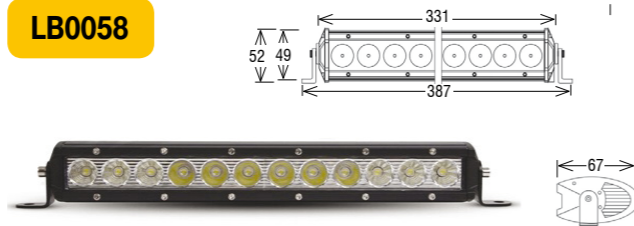

LED 3W* / 144W* / spot/flood/combo / 10-30V / 12V~7695Lm**
/ 10000Lm* / ECE R10

LB0058

60W* / 12-24V / spot/flood/combo / 12V~1900Lm** / 4400Lm* / ECE R10

LB0046