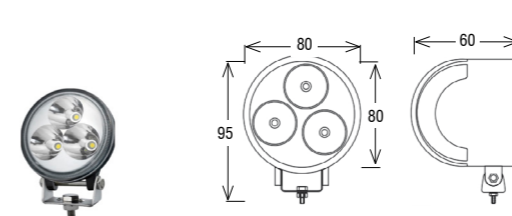

LED 3W* / 9W* / 12-24V / spot/flood / 12V~313Lm** / 600Lm* / ECE R10