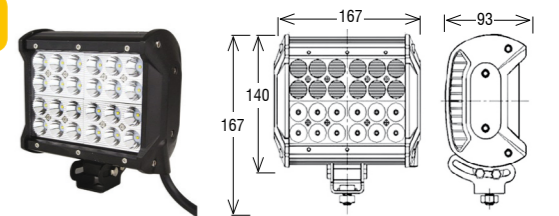

LED 3W* / 36W* / spot/flood/combo / 10-30V / 12V~1912Lm** / 2500Lm* / ECE R10

LB0043

LED 3W* / 72W* / spot/flood/combo / 10-30V / 12V~3824Lm** / 5000Lm* / ECE R10

LB0036