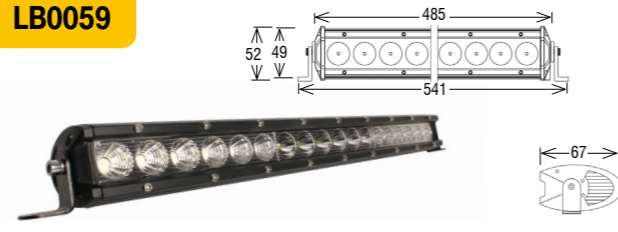

**LB0058**

60W\* / 12-24V / spot/flood/combo / 12V~1900Lm\*\* / 4400Lm\* / ECE R10

**LB0046**

LED 3W\* / 180W\* / spot/flood/combo / 10-30V / 12V~10388Lm\*\*  
/ 12600Lm\* / ECE R10

**LB0059**

90W\* / 12-24V / spot/flood/combo / 12V~2900Lm\*\* / 6600Lm\* / ECE R10