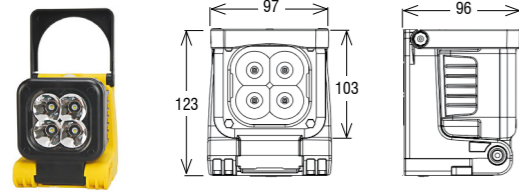

L0063

LED 4x 3W\* / magnetic base / adjustable / spot / CE EMC

L0075

LED 5W\* / 20W\* / 9-32V / Spot/flood / 12V~1239Lm\*\* / 2800Lm\* / ECE R10

L0082-1

LED 3W\* / 12W\* / 12-24V / spot/flood / 12V~392Lm\*\* / 1400Lm\* / ECE R10