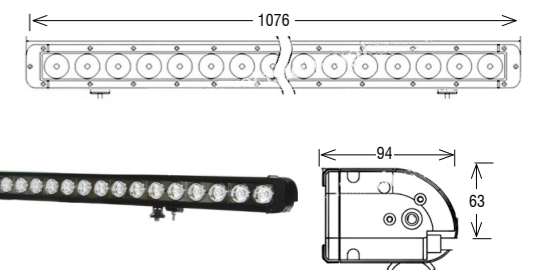

10W* LED / 260W* / 10-30V / flood/spot / 12V~8450Lm** / 18720Lm* / ECE R10

LB0035