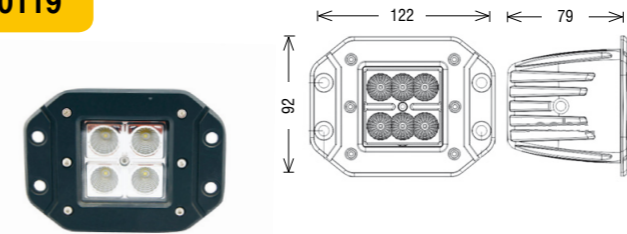

L0112

10W\* LED / 10-30V / flood/spot / 12V~380Lm\*\* / 720Lm\* / ECE R10

L0117

10W\* LED / 60W\* / 10-30V / flood / 12V~2660Lm\*\* / 3500Lm\* / ECE R10

L0119

10W\* LED / 60W\* / 10-30V / flood / 12V~2660Lm\*\* / 3500Lm\* / ECE R10