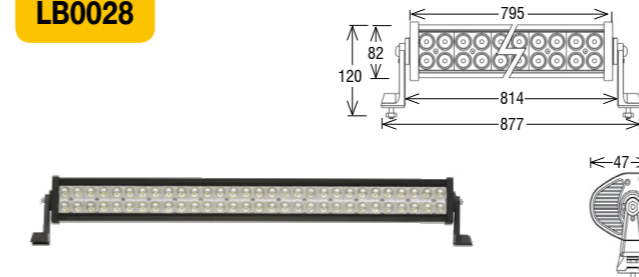

LB0005v

LED 3W* / 180W* / 10-30V / spot/flood/combo
/ 12V~4600Lm** / 13200Lm* / ECE R10

LB0006

LED 3W* / 240W* / 9-32V / Spot/Flood/Combo
/ 12V~6150Lm** / 17600Lm* / ECE R10

LB0006v

LED 3W* / 240W* / 10-30V / spot/flood/combo
/ 12V~6150Lm** / 17600Lm* / ECE R10

LB0007

LED 3W* / 288W* / 9-32V / Spot/Flood/Combo
/ 12V~7360Lm** / 21120Lm* / ECE R10

LB0007v

LED 3W* / 288W* / 10-30V / combo / 12V~7360Lm** / 21120Lm* / ECE R10

LB0016

LED 10W* / 20W* / 9-32V / Spot/flood / 12V~820Lm** / 1800Lm* / ECE R10

LB0017

LED 10W* / 40W* / 9-32V / Spot/flood / 12V~1640Lm** / 3400Lm* / ECE R10

LB0018

LED 10W* / 80W* / 9-32V / Spot/flood / 12V~3280Lm** / 6800Lm* / ECE R10

LB0019

LED 10W* / 120W* / 9-32V / combo / 12V~4920Lm** / 10000Lm* / ECE R10

LB0025

LED 3W* / 36W* / 9-32V / spot/flood/combo
/ 12V~1333Lm** / 2800Lm* / ECE R10

LB0026

LED 3W* / 72W* / 9-32V / spot/flood/combo
/ 12V~2660Lm** / 5700Lm* / ECE R10

LB0027

LED 3W* / 120W* / 9-32V / spot/flood/combo
/ 12V~4400Lm** / 8600Lm* / ECE R10

LB0028

LED 3W* / 180W* / 9-32V / spot/flood/combo
/ 12V~6600Lm** / 10000Lm* / ECE R10

LB0029

LED 3W* / 240W* / 9-32V / spot/flood/combo
/ 12V~8800Lm** / 18500Lm* / ECE R10

LB0030

LED 3W* / 300W* / 9-32V / spot/flood/combo
/ 12V~11100Lm** / 23300Lm* / ECE R10

LB0031

LED 3W* / 18W* / 9-32V / spot/flood/combo
/ 12V~956Lm** / 1800Lm* / ECE R10

LB0032

LED 3W* / 36W* / 9-32V / spot/flood/combo
/ 12V~1912Lm** / 3600Lm* / ECE R10