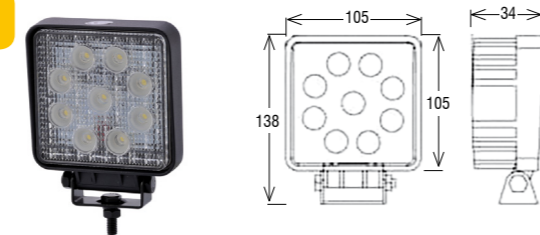

27W* / 9-32V / Spot/flood / 12V~1052Lm** / 2200Lm* / ECE R10

L0091