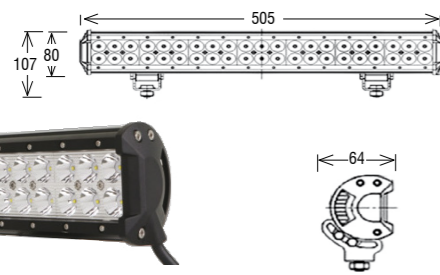

LED 3W* / 126W* / 9-32V / spot/flood/combo
/ 12V~6692Lm** / 12600Lm* / ECE R10

LB0064