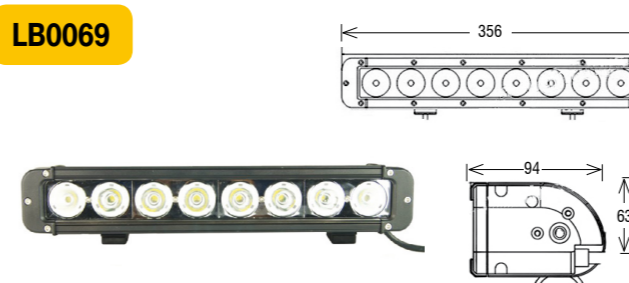

20 LED / 200 W* / Combo / 12-24 V / 12V - 7565 Lm** / ECE R10

LB0069

10W* LED / 80W* / 10-30V / flood/spot / 12V~2600Lm** / 5760Lm* / ECE R10

LB0042