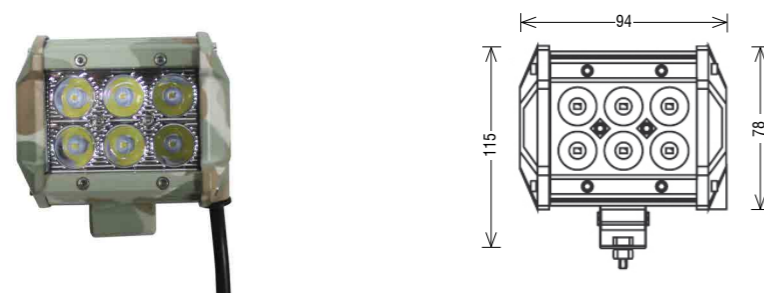

**LB0004M**

LED 3W\* / 120W\* / 9-32V / Combo / 12V~3070Lm\*\* / 8800Lm\* / ECE R10

**LB0005M**

LED 3W\* / 180W\* / 9-32V / Combo / 12V~4600Lm\*\* / 13200Lm\* / ECE R10

**LB0006M**

LED 3W\* / 240W\* / 9-32V / Combo / 12V~6150Lm\*\* / 17600Lm\* / ECE R10

**LB0007M**

LED 3W\* / 288W\* / 9-32V / Combo / 12V~7360Lm\*\* / 21120Lm\* / ECE R10

**LB0032FM**

LED 3W\* / 36W\* / 9-32V / Flood / 12V~1912Lm\*\* / 3600Lm\* / ECE R10

**LB0031FM**

LED 3W\* / 18 W\* / 9-32V / Flood / 12V~630 Lm\*\* / 1800 Lm\* / ECE R10

**LB0032SM**

LED 3W\* / 36W\* / 9-32V / Spot / 12V~1912Lm\*\* / 3600Lm\* / ECE R10

**LB0031SM**

LED 3W\* / 18 W\* / 9-32V / Spot / 12V~630 Lm\*\* / 1800 Lm\* / ECE R10

**LB0032M**

LED 3W\* / 36W\* / 9-32V / Combo / 12V~1912Lm\*\* / 3600Lm\* / ECE R10

**LB0035M**

LED 3W\* / 180W\* / 9-32V / Combo / 12V~9560Lm\*\* / 18000Lm\* / ECE R10

\* Indicated luminous value is a rated one

\*\* Flux measured with 12V connected in the laboratory +/- 25 %

Pictures visible in the catalogue are placed for the comparative purposes only.