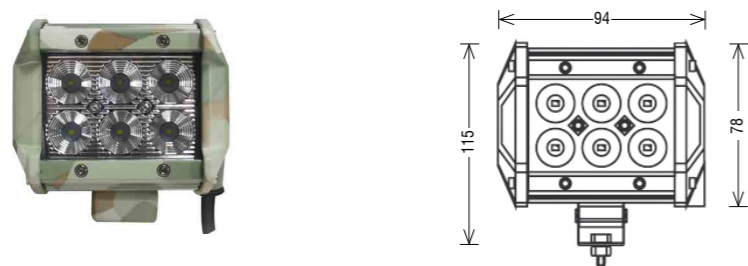

**LB0004M**

LED 3W\* / 120W\* / 9-32V / Combo / 12V~3070Lm\*\* / 8800Lm\* / ECE R10

**LB0005M**

LED 3W\* / 180W\* / 9-32V / Combo / 12V~4600Lm\*\* / 13200Lm\* / ECE R10

**LB0006M**

LED 3W\* / 240W\* / 9-32V / Combo / 12V~6150Lm\*\* / 17600Lm\* / ECE R10

**LB0007M**

LED 3W\* / 288W\* / 9-32V / Combo / 12V~7360Lm\*\* / 21120Lm\* / ECE R10

**LB0032FM**

LED 3W\* / 36W\* / 9-32V / Flood / 12V~1912Lm\*\* / 3600Lm\* / ECE R10

**LB0031FM**

LED 3W\* / 18 W\* / 9-32V / Flood / 12V~630 Lm\*\* / 1800 Lm\* / ECE R10

**LB0032SM**

LED 3W\* / 36W\* / 9-32V / Spot / 12V~1912Lm\*\* / 3600Lm\* / ECE R10

**LB0031SM**

LED 3W\* / 18 W\* / 9-32V / Spot / 12V~630 Lm\*\* / 1800 Lm\* / ECE R10

**LB0032M**

LED 3W\* / 36W\* / 9-32V / Combo / 12V~1912Lm\*\* / 3600Lm\* / ECE R10

**LB0035M**

LED 3W\* / 180W\* / 9-32V / Combo / 12V~9560Lm\*\* / 18000Lm\* / ECE R10

\* Indicated luminous value is a rated one

\*\* Flux measured with 12V connected in the laboratory +/- 25 %

Pictures visible in the catalogue are placed for the comparative purposes only.