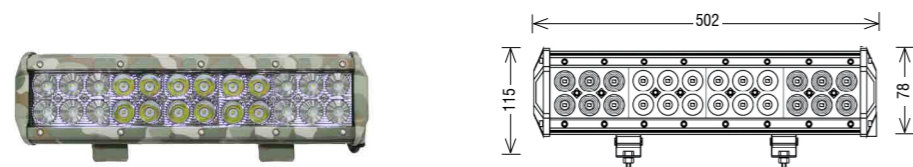

LB0033M

LED 3W* / 72W* / 9-32V / Combo / 12V~3824Lm** / 7200Lm* / ECE R10