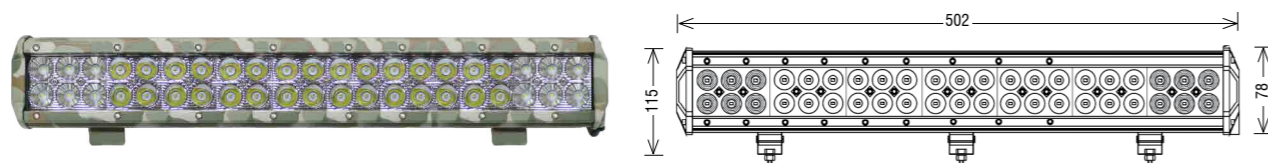

**LB0033M**

LED 3W\* / 72W\* / 9-32V / Combo / 12V~3824Lm\*\* / 7200Lm\* / ECE R10

**LB0036M**

LED 3W\* / 288W\* / 9-32V / Combo / 12V~15296Lm\*\* / 27500Lm\* / ECE R10

**LB0034M**

LED 3W\* / 126W\* / 9-32V / Combo / 12V~6692Lm\*\* / 12600Lm\* / ECE R10

**LB0035M**

LED 3W\* / 180W\* / 9-32V / Combo / 12V~9560Lm\*\* / 18000Lm\* / ECE R10

\* Indicated luminous value is a rated one

\*\* Flux measured with 12V connected in the laboratory +/- 25 %

Pictures visible in the catalogue are placed for the comparative purposes only.