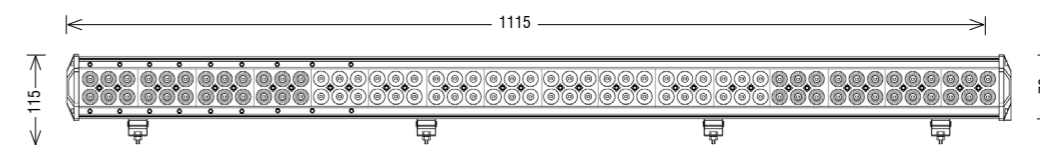

LB0036M

LED 3W* / 288W* / 9-32V / Combo / 12V~15296Lm** / 27500Lm* / ECE R10