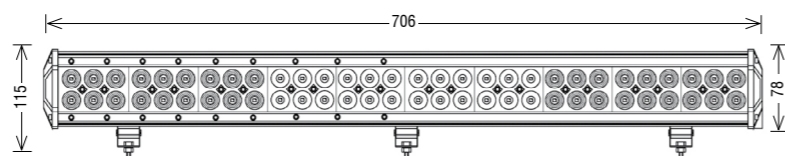

LED 3W* / 180W* / 9-32V / Combo / 12V~9560Lm** / 18000Lm* / ECE R10

* Indicated luminous value is a rated one

** Flux measured with 12V connected in the laboratory +/- 25 %

Pictures visible in the catalogue are placed for the comparative purposes only.

The proper products may occur slightly different.

All lamps emit high intensity light that may lead to a serious eye injury – do not look directly on the light source.