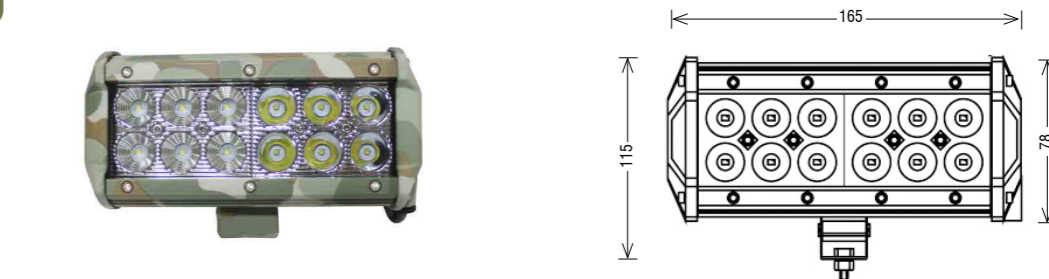

**LB0007M**

LED 3W\* / 288W\* / 9-32V / Combo / 12V~7360Lm\*\* / 21120Lm\* / ECE R10

**LB0032FM**

LED 3W\* / 36W\* / 9-32V / Flood / 12V~1912Lm\*\* / 3600Lm\* / ECE R10

**LB0031FM**

LED 3W\* / 18 W\* / 9-32V / Flood / 12V~630 Lm\*\* / 1800 Lm\* / ECE R10

**LB0032SM**

LED 3W\* / 36W\* / 9-32V / Spot / 12V~1912Lm\*\* / 3600Lm\* / ECE R10

**LB0031SM**

LED 3W\* / 18 W\* / 9-32V / Spot / 12V~630 Lm\*\* / 1800 Lm\* / ECE R10

**LB0032M**

LED 3W\* / 36W\* / 9-32V / Combo / 12V~1912Lm\*\* / 3600Lm\* / ECE R10